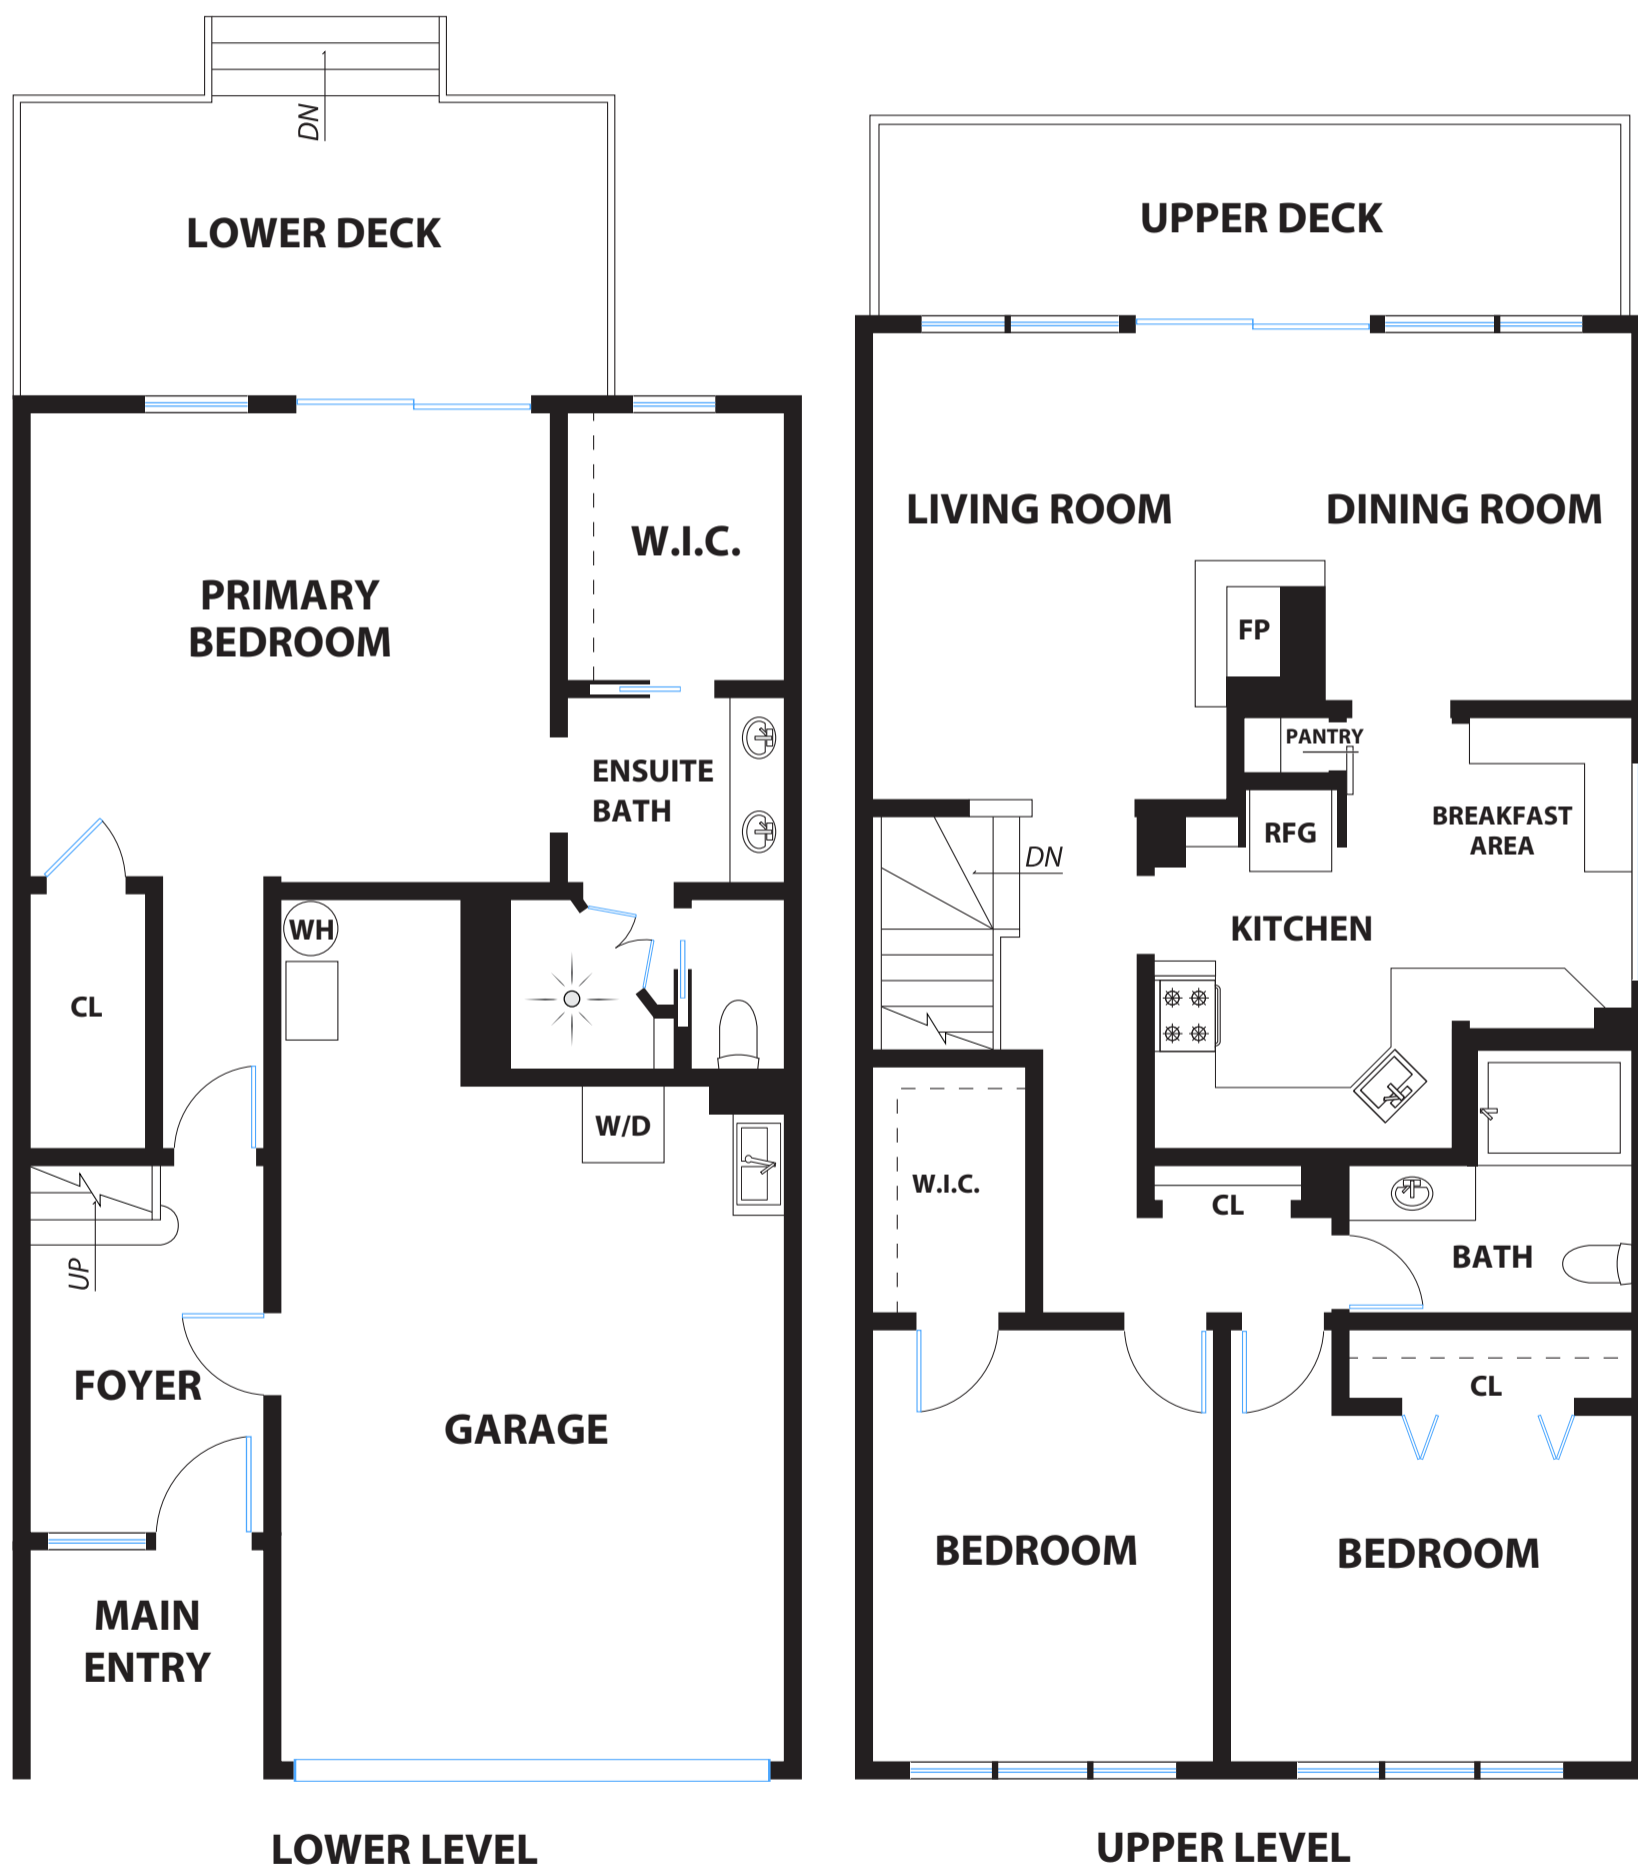

## SAN FRANCISCO

### PROPERTY SQ FT INFORMATION

MEASUREMENTS CALCULATED TO THE EXTERIOR WALLS

**LIVING SPACE: 1794 SQ FT**

\* Upper Level: 1,155 Sq Ft

\* Lower Level: 639 Sq Ft